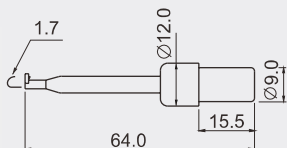

## R8-16E

Red. Black.  
(Blue. Yellow. Green)

3A

DC500V 100M $\Omega$

AC 1500V 1 minute

-20°C ~ +80°C

### FEATURES:

- Material:
  - Handle: ABS.
  - Clip: phosphor bronze.
- Fits  $\varnothing 2\text{mm}$  tip plug.