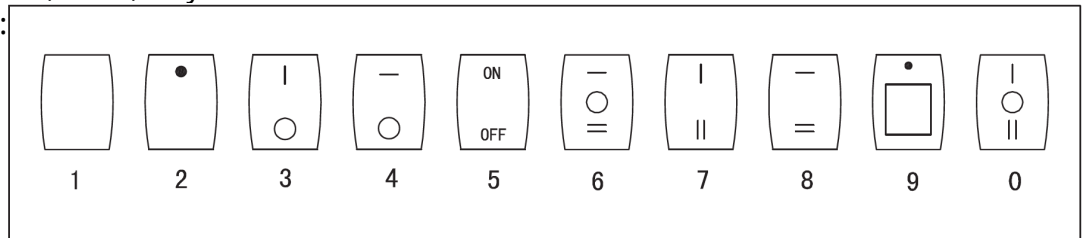

Miniature Rocker Switch MRS-102

Specification

1. Product Name : MRS-102 ;MRS-102A;MRS-103 ;MRS-103A;MRS-112 ;MRS-112A
2. Rating : ()6A 125VAC;3A 250VAC;(A)10A 125VAC;6A 250VAC
3. Contact Resistance:35mΩ max
4. Insulation Resistance:500VDC 100MΩ min
5. Dielectric Strength:1500VAC 1Minute
6. Operating Temperature:-25°C~+85°C
7. Electrical Life:10000 Cycles
8. Cap color:Black,White,Red,Yellow,Green,Blue,Orange,Gray
9. Base color:Black,White,Gray

10. Cap marking:

11. Circuitry trait:ON-ON;ON-OFF-ON;ON-(ON)
12. Switch pin:SPST 3P
13. Certification system : TUV、 UL、 IOS9001:2015、 CE、 ENECandOther

Product details and dimensions

Company profile

Ningbo jietong electronics co., LTD. Is located in ningbo economic and technological development zone, zhejiang province, China. The existing factory building area of 10,000 square meters, more than 300 employees.