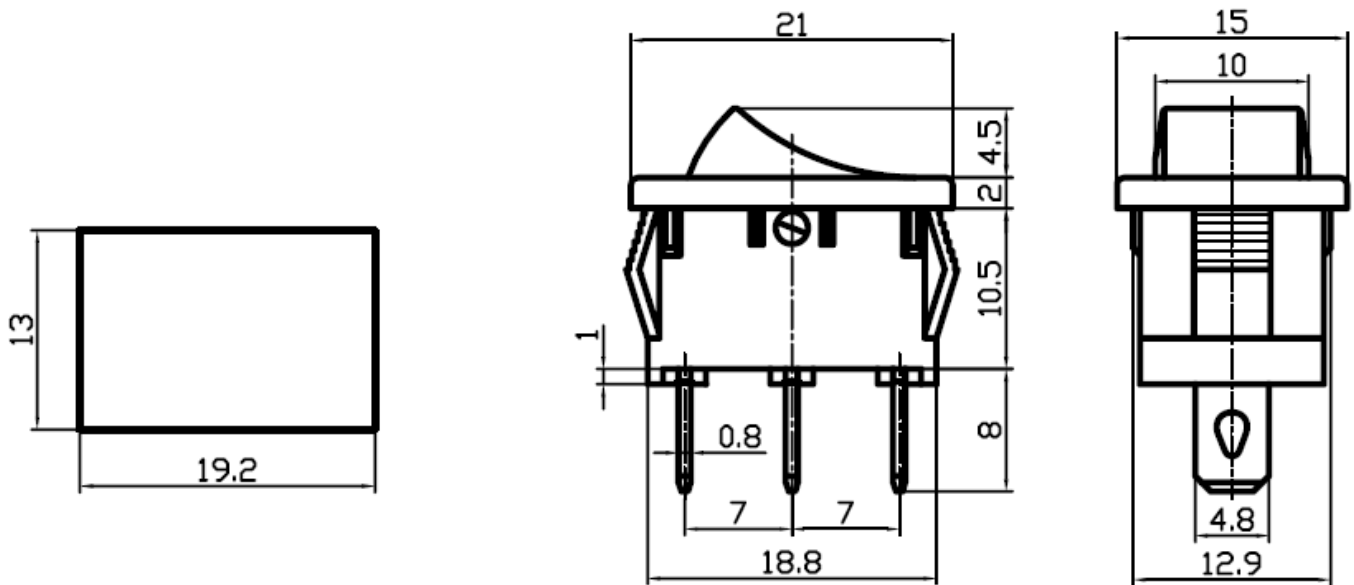

Miniature Rocker Switch MRS-102

Specification

1. Product Name : MRS-102 ;MRS-102A;MRS-103 ;MRS-103A;MRS-112 ;MRS-112A
2. Rating : ()6A 125VAC;3A 250VAC;(A)10A 125VAC;6A 250VAC
3. Contact Resistance:35mΩ max
4. Insulation Resistance:500VDC 100MΩ min
5. Dielectric Strength:1500VAC 1Minute
6. Operating Temperature:-25°C~+85°C
7. Electrical Life:10000 Cycles
8. Cap color:Black,White,Red,Yellow,Green,Blue,Orange,Gray
9. Base color:Black,White,Gray

10. Cap marking:

11. Circuitry trait:ON-ON;ON-OFF-ON;ON-(ON)
12. Switch pin:SPST 3P
13. Certification system : TUV、 UL、 IOS9001:2015、 CE、 ENECandOther

Product details and dimensions

Company profile

Ningbo jietong electronics co., LTD. Is located in ningbo economic and technological development zone, zhejiang province, China. The existing factory building area of 10,000 square meters, more than 300 employees.