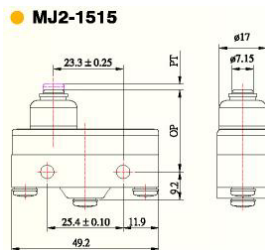

MJ2-1515 Micro switch, plastic body, IP67
MJ2-1515P Micro switch, phenolic body, IP67