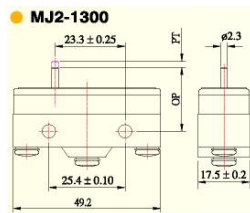

MJ2 SERIES MICRO SWITCHES

FEATURES

- Completely sealed contacts
- 15A 125 or 250 VAC
- -15°C to +80°C
- NO/NC contacts
- Wide choice of heads and actuators

Item nr Specification

MJ2-1280	Micro switch, plastic body
MJ2-1280L	Micro switch, plastic body, light force
MJ2-1280P	Micro switch, phenolic body
MJ2-1280PL	Micro switch, phenolic body, light force