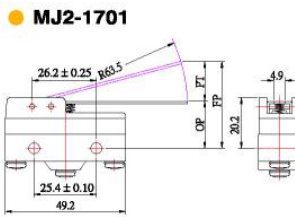

- MJ2-1701 Micro switch, plastic body
- MJ2-1701L Micro switch, plastic body, light force
- MJ2-1701P Micro switch, phenolic body
- MJ2-1701PL Micro switch, phenolic body, light force