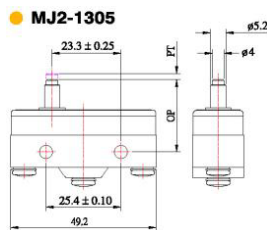

MJ2-1305	Micro switch, plastic body
MJ2-1305L	Micro switch, plastic body, light force
MJ2-1305P	Micro switch, phenolic body
MJ2-1305PL	Micro switch, phenolic body, light force