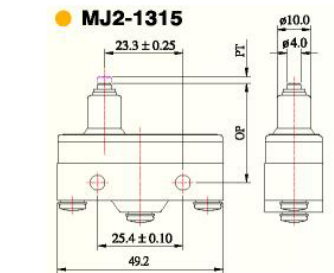

- MJ2-1315 Micro switch, plastic body, IP67
- MJ2-1315P Micro switch, phenolic body, IP67