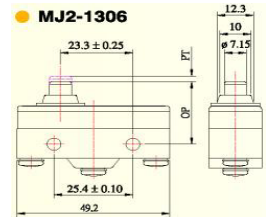

MJ2-1306	Micro switch, plastic body
MJ2-1306L	Micro switch, plastic body, light force
MJ2-1306P	Micro switch, phenolic body
MJ2-1306PL	Micro switch, phenolic body, light force
MJ2-1306P	Micro switch, plastic body, pom head roller