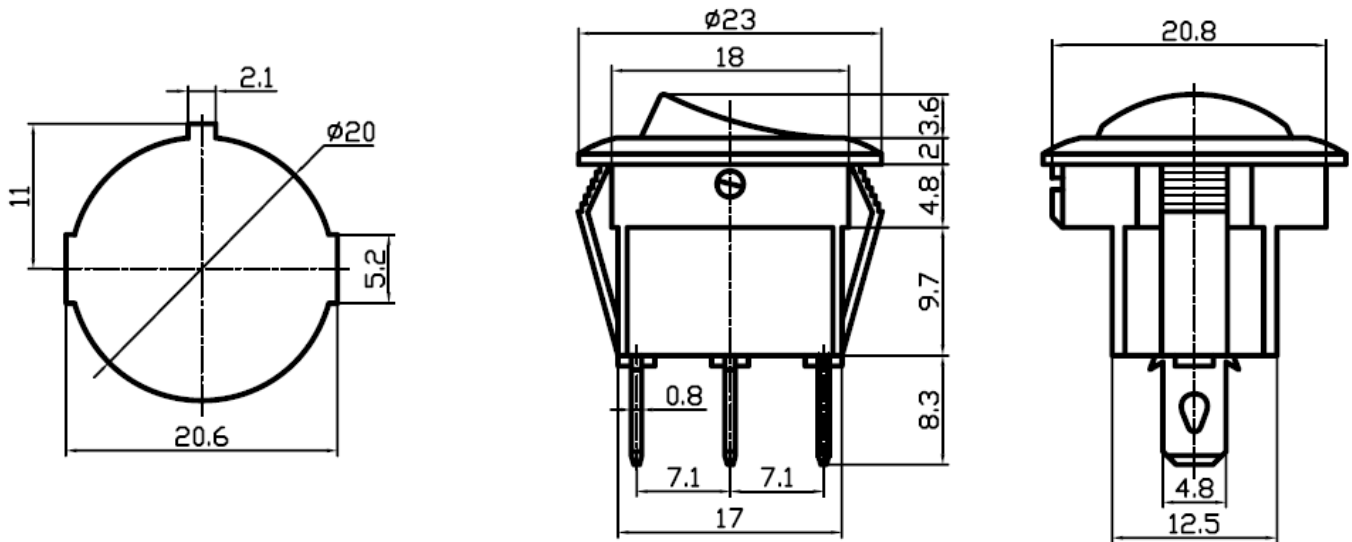

Miniature Rocker Switch MIRS-101-8

Specification

1. Product Name : MIRS-101-8 ;MRS-102-8 ;MRS-103-8
2. Rating : 13A 125VAC ; 6.5A 250VAC
3. Contact Resistance:35mΩ max
4. Insulation Resistance:500VDC 100MΩ min
5. Dielectric Strength:1500VAC 1Minute
6. Operating Temperature:-25°C~+85°C
7. Electrical Life:10000 Cycles
8. Cap color:Black,White,Red,Yellow,Green,Blue,Orange,Gray
9. Base color:Black,White,Gray

10. Cap marking:

11. Circuitry trait:ON-OFF;ON-ON;ON-OFF-ON
12. Switch pin:SPST 3P
13. Certification system : TUV、 UL、 IOS9001:2015、 CE、 ENECandOther

Product details and dimensions

Company profile

Ningbo jietong electronics co., LTD. Is located in ningbo economic and technological development zone, zhejiang province, China. The existing factory building area of 10,000 square meters, more than 300 employees.