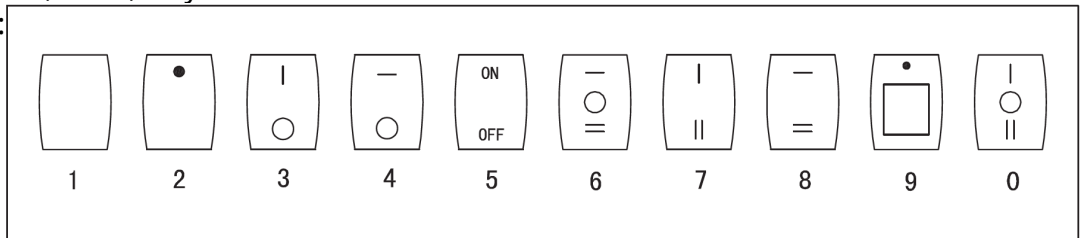

Miniature Rocker Switch MIRS-101-8

Specification

1. Product Name : MIRS-101-8 ;MRS-102-8 ;MRS-103-8
2. Rating : 13A 125VAC ; 6.5A 250VAC
3. Contact Resistance:35mΩ max
4. Insulation Resistance:500VDC 100MΩ min
5. Dielectric Strength:1500VAC 1Minute
6. Operating Temperature:-25°C~+85°C
7. Electrical Life:10000 Cycles
8. Cap color:Black,White,Red,Yellow,Green,Blue,Orange,Gray
9. Base color:Black,White,Gray

10. Cap marking:

11. Circuitry trait:ON-OFF;ON-ON;ON-OFF-ON
12. Switch pin:SPST 3P
13. Certification system : TUV、 UL、 IOS9001:2015、 CE、 ENECandOther

Product details and dimensions

Company profile

Ningbo jietong electronics co., LTD. Is located in ningbo economic and technological development zone, zhejiang province, China. The existing factory building area of 10,000 square meters, more than 300 employees.