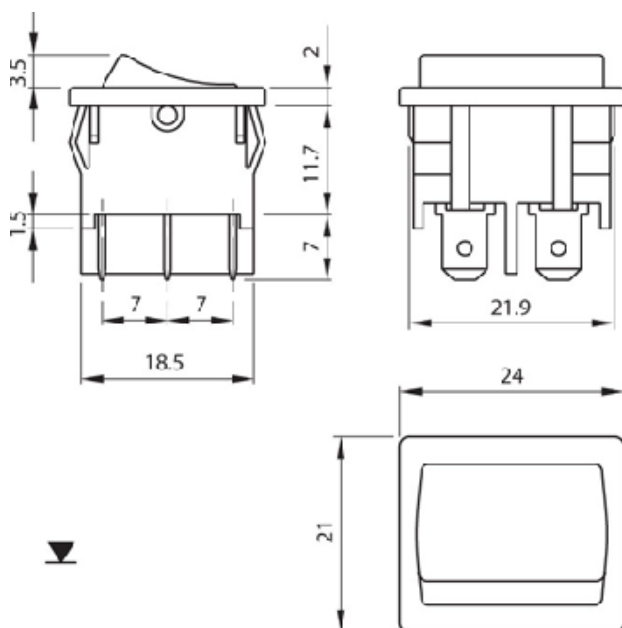

## A4 Series | Double-pole switch 10A quick connection 4.8 black body

sample image

PRODUCT CODE: A41231121000

Wiring diagrams

Terminal type

Accessories

Body colour

Actuator colour

## Dimensions (mm)

## Cut out (mm)

Z	Y	X
0.7 ... 1.25	22.0 ± 0.1	19.0 <sup>+0.2</sup> <sub>0</sub>
1.25 ... 2.0	22.0 ± 0.1	19.3 <sup>+0.2</sup> <sub>0</sub>
2.0 ... 3.0	22.0 ± 0.1	19.6 <sup>+0.2</sup> <sub>0</sub>

Stampa scheda