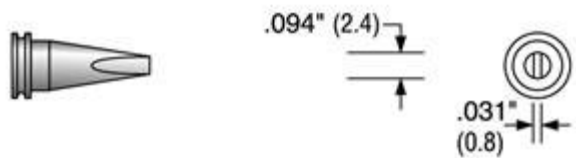

Cross Reference: Weller LTL 10 Units/Case

MS-3300 Screwdriver

Cross Reference: Weller LTB 10 Units/Case

MS-3300LF Screwdriver, long-life

Cross Reference: Weller LTB LF 10 Units/Case

MS-3400 Screwdriver

Cross Reference: Weller LTC 10 Units/Case