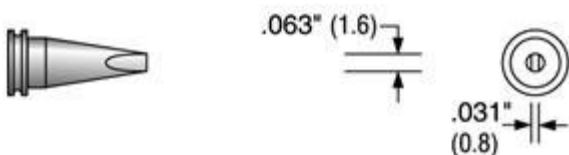

PRODUCT DIMENSIONS

MS-0100 SMD flow tip

Cross Reference: Weller LTGW 10 Units/Case

MS-3101 Angled SMD

Cross Reference: Weller LTHX 10 Units/Case

MS-3110 Screwdriver

Cross Reference: Weller LTH 10 Units/Case

MS-3125 Angled SMD

Cross Reference: Weller LT4X 10 Units/Case

MS-3150 Screwdriver, long

Cross Reference: Weller LTK 10 Units/Case

MS-3200 Screwdriver

Cross Reference: Weller LTA 10 Units/Case

MS-3250 Screwdriver, long