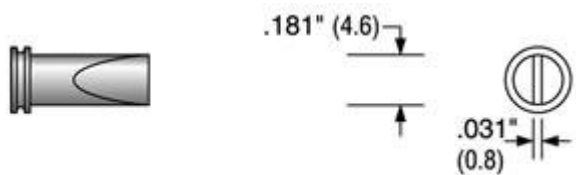

MS-3600 Screwdriver

Cross Reference: Weller LTD 10 Units/Case