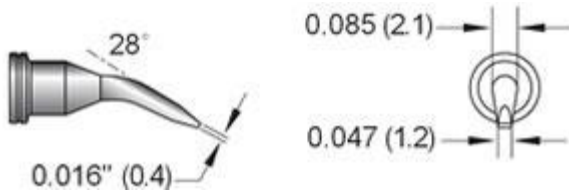

PRODUCT DIMENSIONS

MS-0100 SMD flow tip

Cross Reference: Weller LTGW 10 Units/Case

MS-3101 Angled SMD

Cross Reference: Weller LTHX 10 Units/Case

MS-3110 Screwdriver

Cross Reference: Weller LTH 10 Units/Case

MS-3125 Angled SMD

Cross Reference: Weller LT4X 10 Units/Case

MS-3150 Screwdriver, long

Cross Reference: Weller LTK 10 Units/Case

MS-3200 Screwdriver

Cross Reference: Weller LTA 10 Units/Case

MS-3250 Screwdriver, long