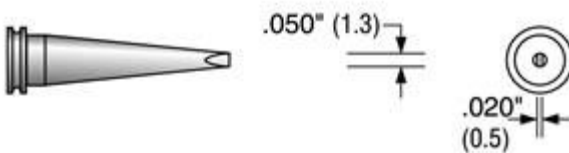

PRODUCT DIMENSIONS

MS-0100 SMD flow tip

Cross Reference: Weller LTGW 10 Units/Case

MS-3101 Angled SMD

Cross Reference: Weller LTHX 10 Units/Case

MS-3110 Screwdriver

Cross Reference: Weller LTH 10 Units/Case

MS-3125 Angled SMD

Cross Reference: Weller LT4X 10 Units/Case

MS-3150 Screwdriver, long

Cross Reference: Weller LTK 10 Units/Case

MS-3200 Screwdriver

Cross Reference: Weller LTA 10 Units/Case

MS-3250 Screwdriver, long