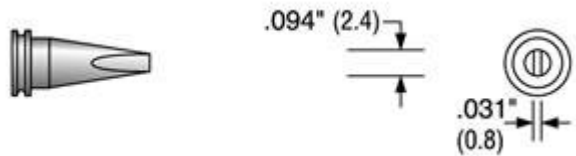

MS-3300 Screwdriver

Cross Reference: Weller LTB 10 Units/Case