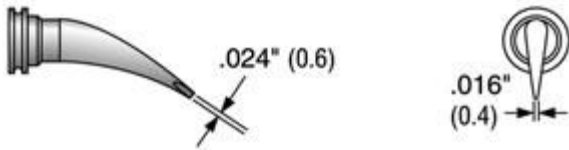

PRODUCT DIMENSIONS

MS-0100 SMD flow tip

Cross Reference: Weller LTGW 10 Units/Case

MS-3101 Angled SMD

Cross Reference: Weller LTHX 10 Units/Case

MS-3110 Screwdriver

Cross Reference: Weller LTH 10 Units/Case

MS-3125 Angled SMD

Cross Reference: Weller LT4X 10 Units/Case

MS-3150 Screwdriver, long

Cross Reference: Weller LTK 10 Units/Case

MS-3200 Screwdriver

Cross Reference: Weller LTA 10 Units/Case

MS-3250 Screwdriver, long