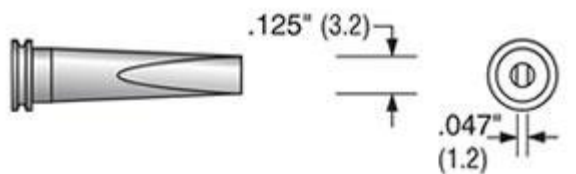

MS-3450 Screwdriver, long

Cross Reference: Weller LTM 10 Units/Case