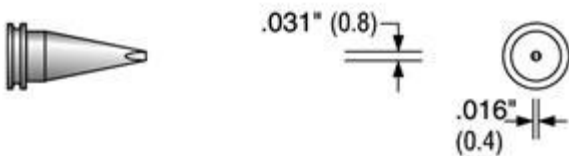

PRODUCT DIMENSIONS

MS-0100 SMD flow tip

Cross Reference: Weller LTGW 10 Units/Case

MS-3101 Angled SMD

Cross Reference: Weller LTHX 10 Units/Case

MS-3110 Screwdriver

Cross Reference: Weller LTH 10 Units/Case

MS-3125 Angled SMD

Cross Reference: Weller LT4X 10 Units/Case

MS-3150 Screwdriver, long

Cross Reference: Weller LTK 10 Units/Case

MS-3200 Screwdriver

Cross Reference: Weller LTA 10 Units/Case

MS-3250 Screwdriver, long