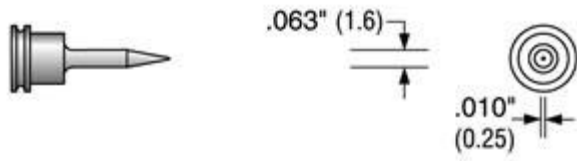

MS-3450 Screwdriver, long

Cross Reference: Weller LTM 10 Units/Case

MS-3600 Screwdriver

Cross Reference: Weller LTD 10 Units/Case

MS-4100 Point, micro

Cross Reference: N/A 10 Units/Case

MS-4110 Point, long

Cross Reference: Weller LT1L 10 Units/Case