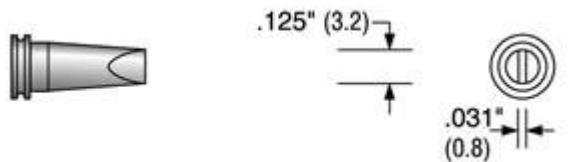

Cross Reference: Weller LTL 10 Units/Case

MS-3300 Screwdriver

Cross Reference: Weller LTB 10 Units/Case

MS-3300LF Screwdriver, long-life

Cross Reference: Weller LTB LF 10 Units/Case

MS-3400 Screwdriver

Cross Reference: Weller LTC 10 Units/Case