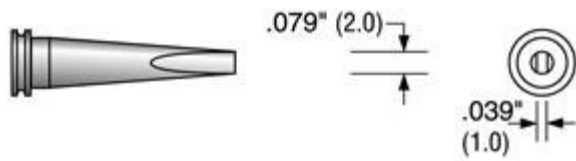

MS-3250 Screwdriver, long

Cross Reference: Weller LTL 10 Units/Case