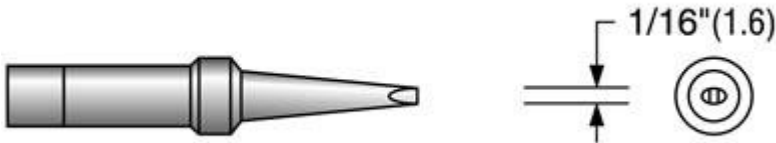

PRODUCT DIMENSIONS

C-3036-7 700°F screwdriver

Cross Reference: Weller PTC7 10 Units/Case

C-3036-8 800°F screwdriver

Cross Reference: Weller PTC8 10 Units/Case

C-3036-9 900°F screwdriver

Cross Reference: Weller PTC9 10 Units/Case

C-3039-7 700°F screwdriver

Cross Reference: Weller PTA7, Weller PTR7 10 Units/Case

C-3039-8 800°F screwdriver

Cross Reference: Weller PTA8, Weller PTR8 10 Units/Case

C-3040-7 700°F screwdriver

Cross Reference: Weller PTB7 10 Units/Case