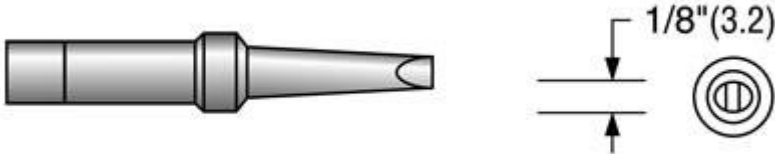

PRODUCT DIMENSIONS

C-3036-7 700°F screwdriver

Cross Reference: Weller PTC7 10 Units/Case

C-3036-8 800°F screwdriver

Cross Reference: Weller PTC8 10 Units/Case

C-3036-9 900°F screwdriver

Cross Reference: Weller PTC9 10 Units/Case

C-3039-7 700°F screwdriver

Cross Reference: Weller PTA7, Weller PTR7 10 Units/Case

C-3039-8 800°F screwdriver

Cross Reference: Weller PTA8, Weller PTR8 10 Units/Case

C-3040-7 700°F screwdriver

Cross Reference: Weller PTB7 10 Units/Case