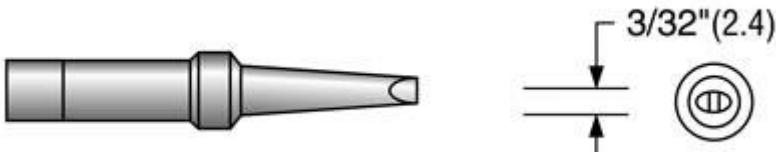

C-3040-8 800°F screwdriver

Cross Reference: Weller PTB8 10 Units/Case