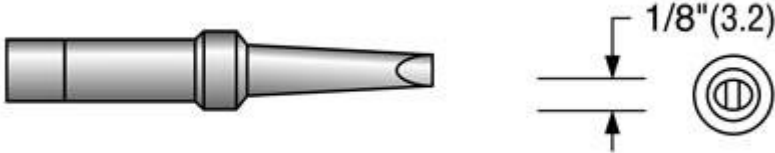

PRODUCT DIMENSIONS

C-3036-7 700°F screwdriver

Cross Reference: Weller PTC7 10 Units/Case

C-3036-8 800°F screwdriver

Cross Reference: Weller PTC8 10 Units/Case

C-3036-9 900°F screwdriver

Cross Reference: Weller PTC9 10 Units/Case