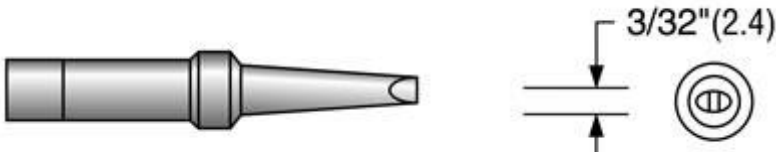

PRODUCT DIMENSIONS

C-3036-7 700°F screwdriver

Cross Reference: Weller PTC7 10 Units/Case

C-3036-8 800°F screwdriver

Cross Reference: Weller PTC8 10 Units/Case

C-3036-9 900°F screwdriver

Cross Reference: Weller PTC9 10 Units/Case

C-3039-7 700°F screwdriver

Cross Reference: Weller PTA7, Weller PTR7 10 Units/Case

C-3039-8 800°F screwdriver

Cross Reference: Weller PTA8, Weller PTR8 10 Units/Case

C-3040-7 700°F screwdriver

Cross Reference: Weller PTB7 10 Units/Case