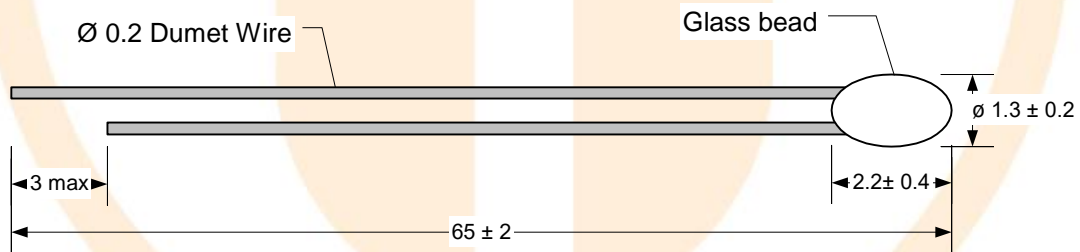

Specification of Glass Thermistor

PART NUMBER: **TT2-10KC8-3**

No. of pages: 8

Date: 19.02.2019

Revision: 00

FEATURES:

Element	Glass NTC Thermistor
No-load resistance at 25°C	10 000 Ω
Tolerance at 25°C	± 1%
Beta(25/85) Constant	3 435K ± 1%
Operating temperature range	-40°C ÷ 250°C

DRAWING:

UNITS: [mm]