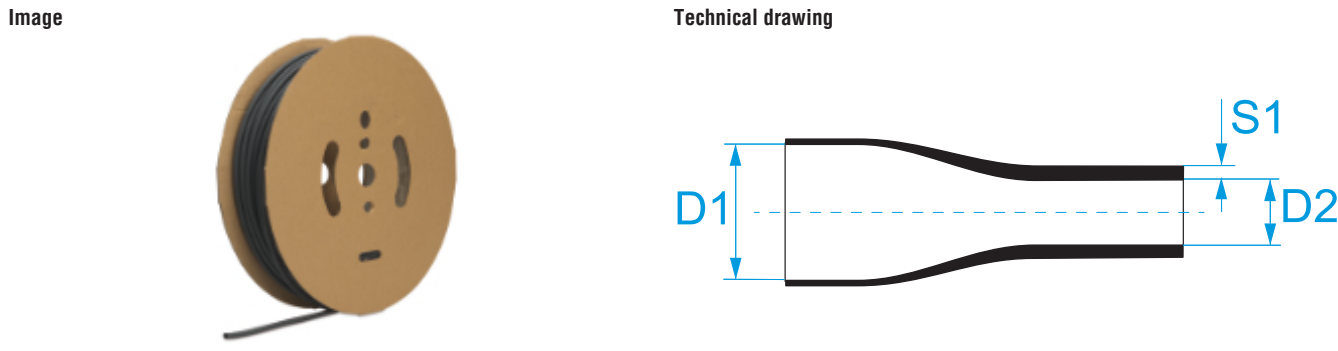

Product family: Cable protection - Thermo shrinking cable protection

Item code: GBS012BBI, GBS012BBL, GBS012BNE, GBS012BRO, GBS012BTR, GBS016BBI, GBS016BBL, GBS016BNE, GBS016BRO, GBS016BTR, GBS024BBI, GBS024BBL, GBS024BNE, GBS024BRO, GBS024BTR, GBS032BBI, GBS032BBL, GBS032BGV, GBS032BNE, GBS032BRO, GBS032BTR, GBS048BBI, GBS048BBL, GBS048BGV, GBS048BNE, GBS048BRO, GBS048BTR, GBS064BBI, GBS064BBL, GBS064BGV, GBS064BNE, GBS064BRO, GBS064BTR, GBS095BBI, GBS095BBL, GBS095BGV, GBS095BNE, GBS095BRO, GBS095BTR, GBS127BBI, GBS127BBL, GBS127BGV, GBS127BNE, GBS127BRO, GBS127BTR, GBS190BBI, GBS190BBL, GBS190BGV, GBS190BNE, GBS190BRO, GBS190BTR, GBS254BBI, GBS254BBL, GBS254BGV, GBS254BNE, GBS254BRO, GBS254BTR, GBS318BBI, GBS318BBL, GBS318BNE, GBS318BRO, GBS318BTR, GBS380BBI, GBS380BBL, GBS380BGV, GBS380BNE, GBS380BRO, GBS380BTR, GBS510BBI, GBS510BBL, GBS510BNE, GBS510BRO, GBS510BTR, GBS760BBI, GBS760BBL, GBS760BNE, GBS760BRO, GBS760BTR, GBS102BBI, GBS102BBL, GBS102BNE, GBS102BRO, GBS102BTR

Description: CABLE PROTECTION · THERMO SHRINKING · THIN WALL 2:1 · REEL

Specifications

TYPE: single wall

SHRINKAGE RATIO: 2:1

MATERIAL: polyethylene

OPERATING TEMPERATURE: from -55°C to +125°C max (+105 °C max for transparent)