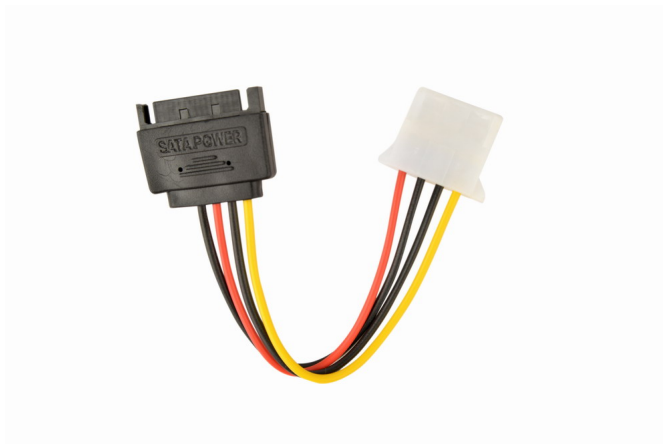

# SATA (male) to Molex (female) power cable, 0.15 m

CC-SATA-PS-M

## Features

- 15-pin SATA male to 4-pin Molex female power cable