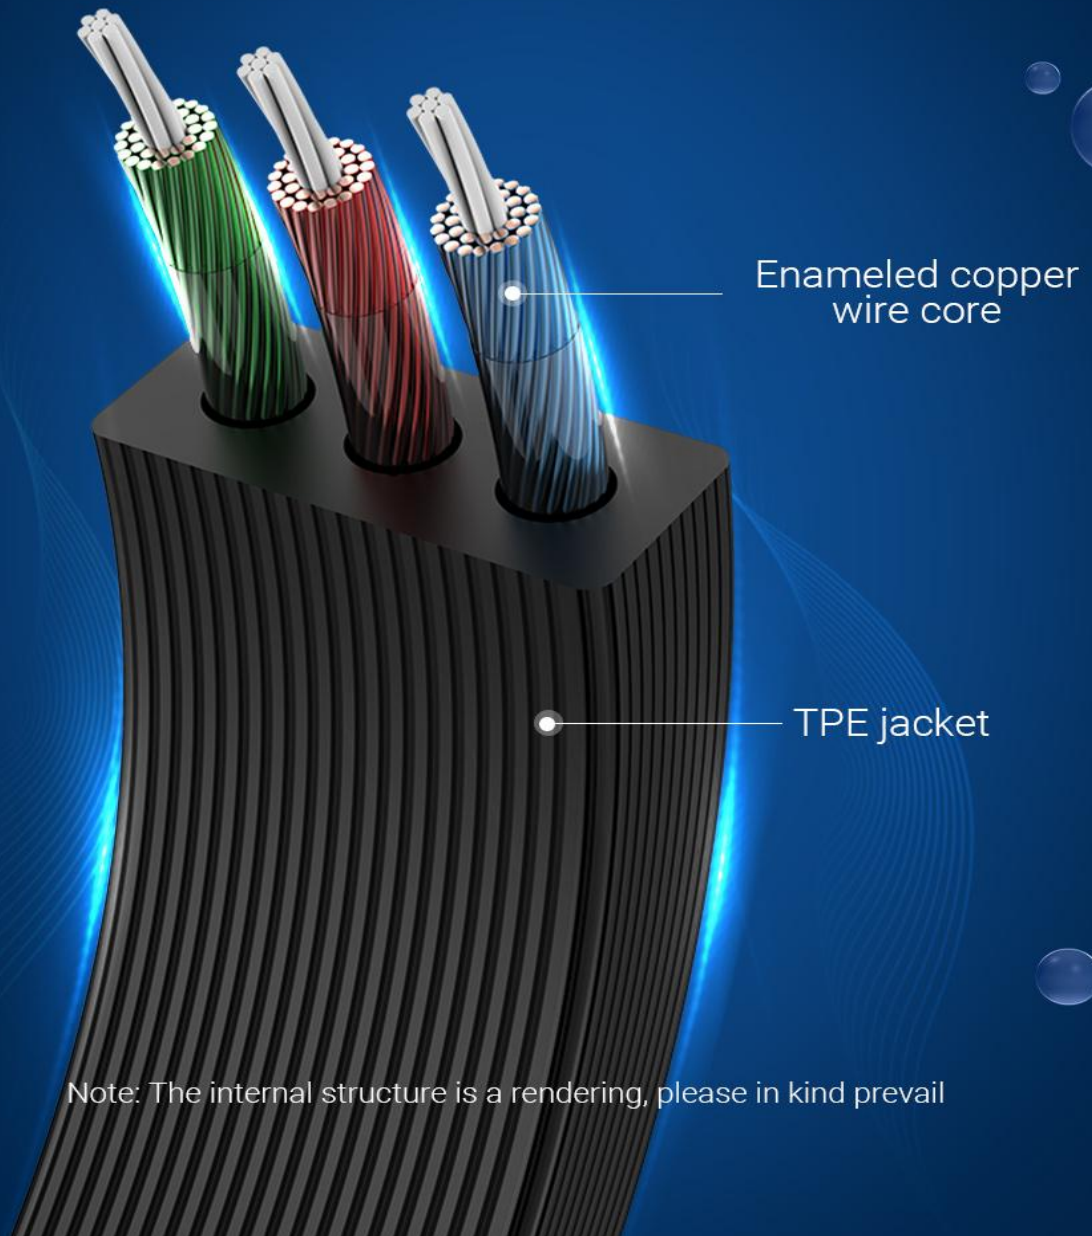

# Premium Wire Core

The core is made of annealed and softened copper, baked with multiple coats of paint to restore the beauty of music