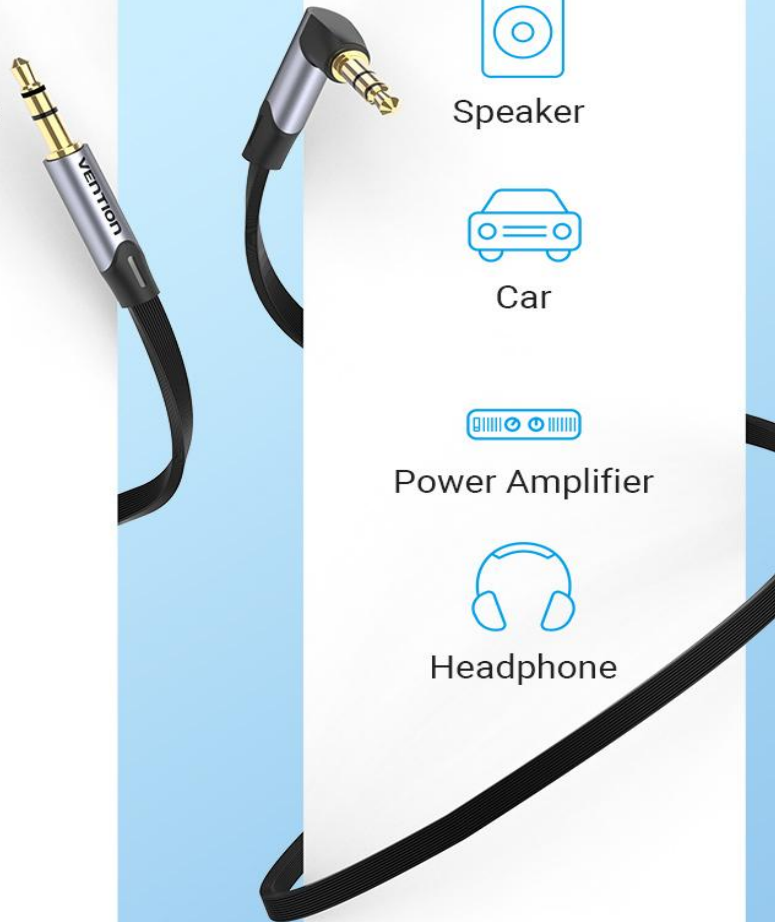

Universal Compatible with 3.5mm Interface

Suitable for terminal equipments with 3.5mm female port, for instance, car audio, power amplifier, etc.

Mobile phone

PC

Tablet

MP3

Speaker

Car

Power Amplifier

Headphone