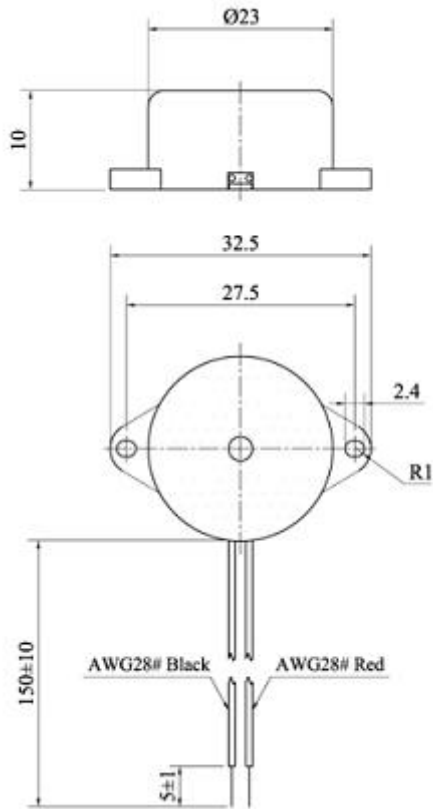

<b>Product ID</b>	KPI-G2330E
Rated Voltage	12VDC
Operating Voltage	3~24VDC
Max. Rated Current	10mA at 12VDC
Min.Sound Pressure Level	82dB at 12VDC/30cm
Resonant Frequency	3.7±0.5KHz
Tone Nature	Continuous
Operating Temperature	-20~+60°C
D(mm)	Ø23
H(mm)	10
Weight	3.5g

### Dimension